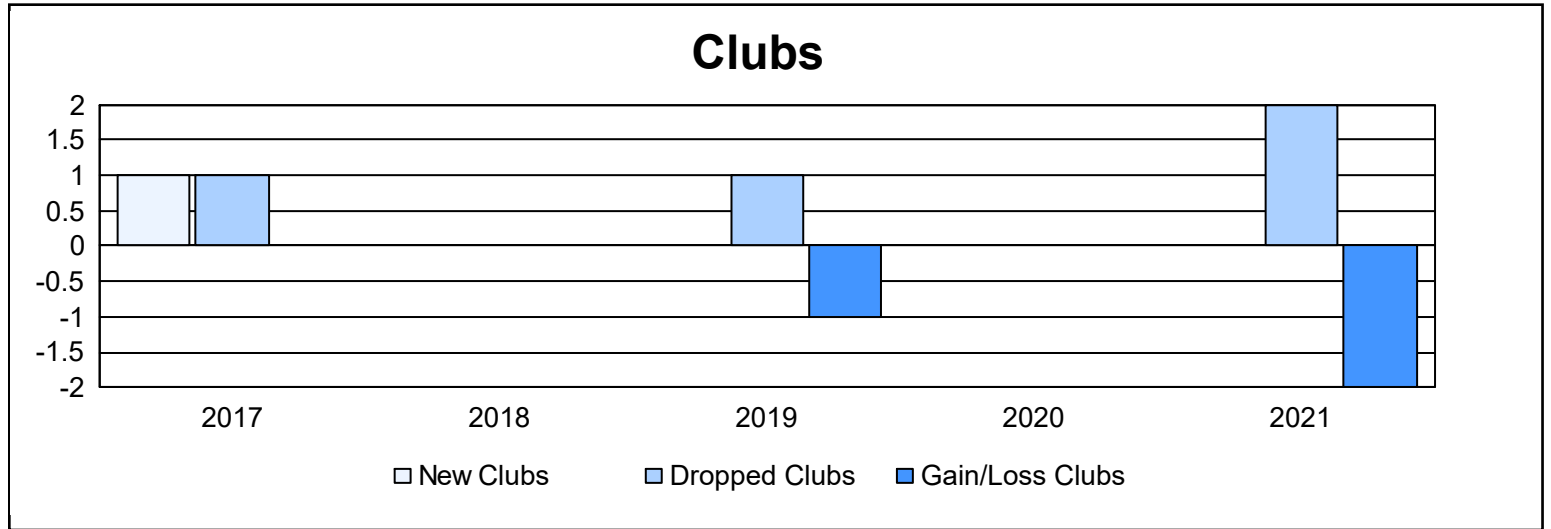

Year	New Clubs	Dropped Clubs	Gain/ Loss Clubs	New Members	Charter Members	Reinstate Members	Transfer Members	Total Member Added	Total Members Dropped	Gain/ Loss Members
2016-2017	1	1	0	46	24	3	3	76	105	-29
2017-2018	0	0	0	43	0	1	4	48	80	-32
2018-2019	0	1	-1	59	0	4	1	64	75	-11
2019-2020	0	0	0	32	0	0	0	32	48	-16
2020-2021	0	2	-2	34	0	3	3	40	121	-81
<b>Average</b>	<b>0</b>	<b>1</b>	<b>-1</b>	<b>43</b>	<b>5</b>	<b>2</b>	<b>2</b>	<b>52</b>	<b>86</b>	<b>-34</b>

### Membership Composition June 2021 Cumulative