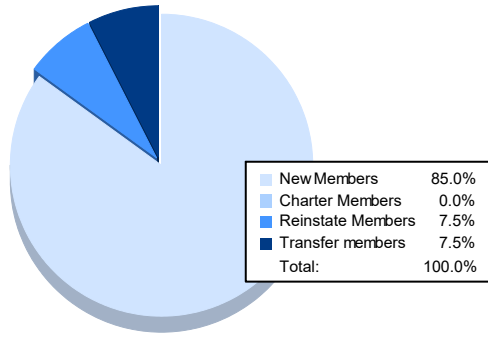

Year	New Clubs	Dropped Clubs	Gain/ Loss Clubs	New Members	Charter Members	Reinstate Members	Transfer Members	Total Member Added	Total Members Dropped	Gain/ Loss Members
2016-2017	1	1	0	46	24	3	3	76	105	-29
2017-2018	0	0	0	43	0	1	4	48	80	-32
2018-2019	0	1	-1	59	0	4	1	64	75	-11
2019-2020	0	0	0	32	0	0	0	32	48	-16
2020-2021	0	2	-2	34	0	3	3	40	121	-81
<b>Average</b>	<b>0</b>	<b>1</b>	<b>-1</b>	<b>43</b>	<b>5</b>	<b>2</b>	<b>2</b>	<b>52</b>	<b>86</b>	<b>-34</b>

### Membership Composition June 2021 Cumulative