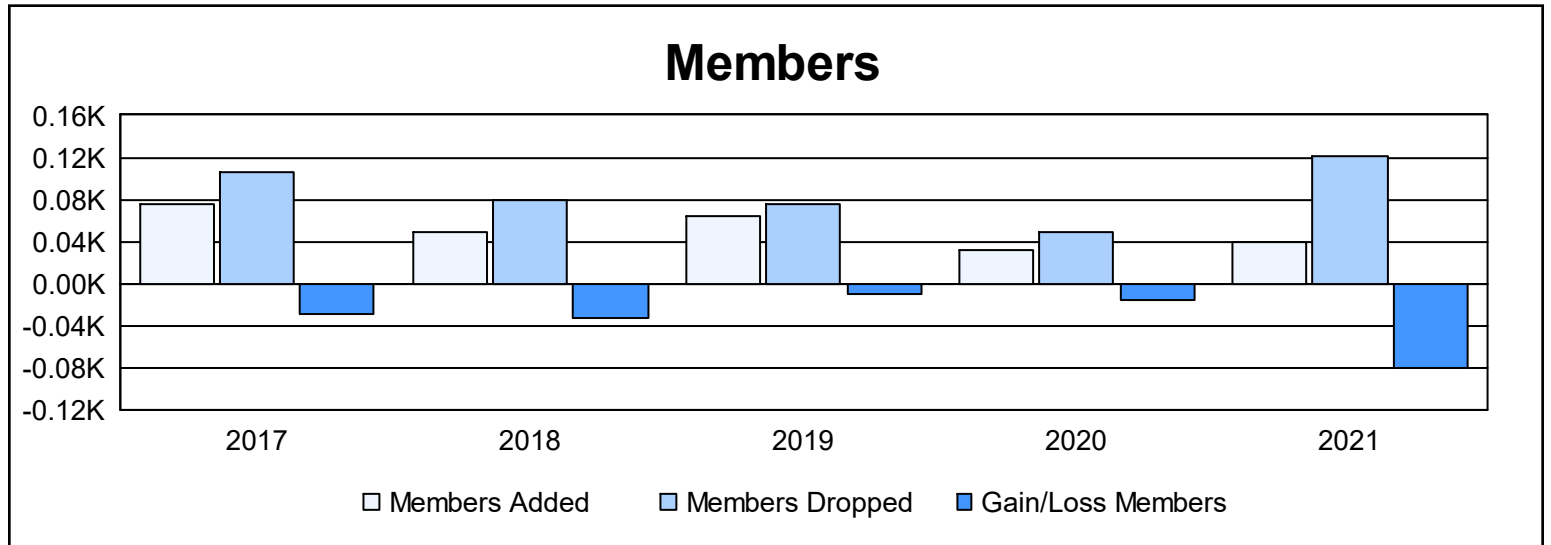

Year	New Clubs	Dropped Clubs	Gain/ Loss Clubs	New Members	Charter Members	Reinstate Members	Transfer Members	Total Member Added	Total Members Dropped	Gain/ Loss Members
2016-2017	1	1	0	46	24	3	3	76	105	-29
2017-2018	0	0	0	43	0	1	4	48	80	-32
2018-2019	0	1	-1	59	0	4	1	64	75	-11
2019-2020	0	0	0	32	0	0	0	32	48	-16
2020-2021	0	2	-2	34	0	3	3	40	121	-81
<b>Average</b>	<b>0</b>	<b>1</b>	<b>-1</b>	<b>43</b>	<b>5</b>	<b>2</b>	<b>2</b>	<b>52</b>	<b>86</b>	<b>-34</b>

### Membership Composition June 2021 Cumulative